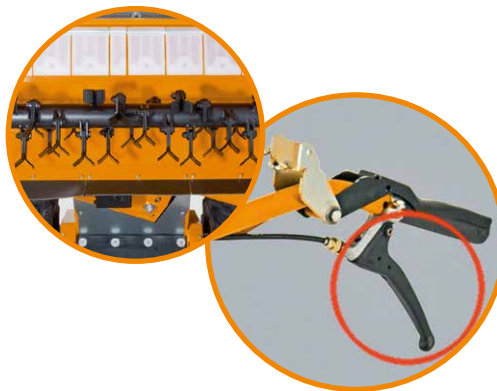

AS 701 SM

AS MOTOR

70 cm	max. 100 cm	10 – 100 mm 6 x	B&S 4-stroke Series 3 INTEK, 1-cylinder, 344 ccm	7,6 kW (10,3 hp) 3.300 min ¹	9,7 kW (13,0 hp) 3.600 min ¹	2 WD 	→ 1,1 – 3,6 km/h < 1,7 km/h	2.500 m ² /h max.	196 kg